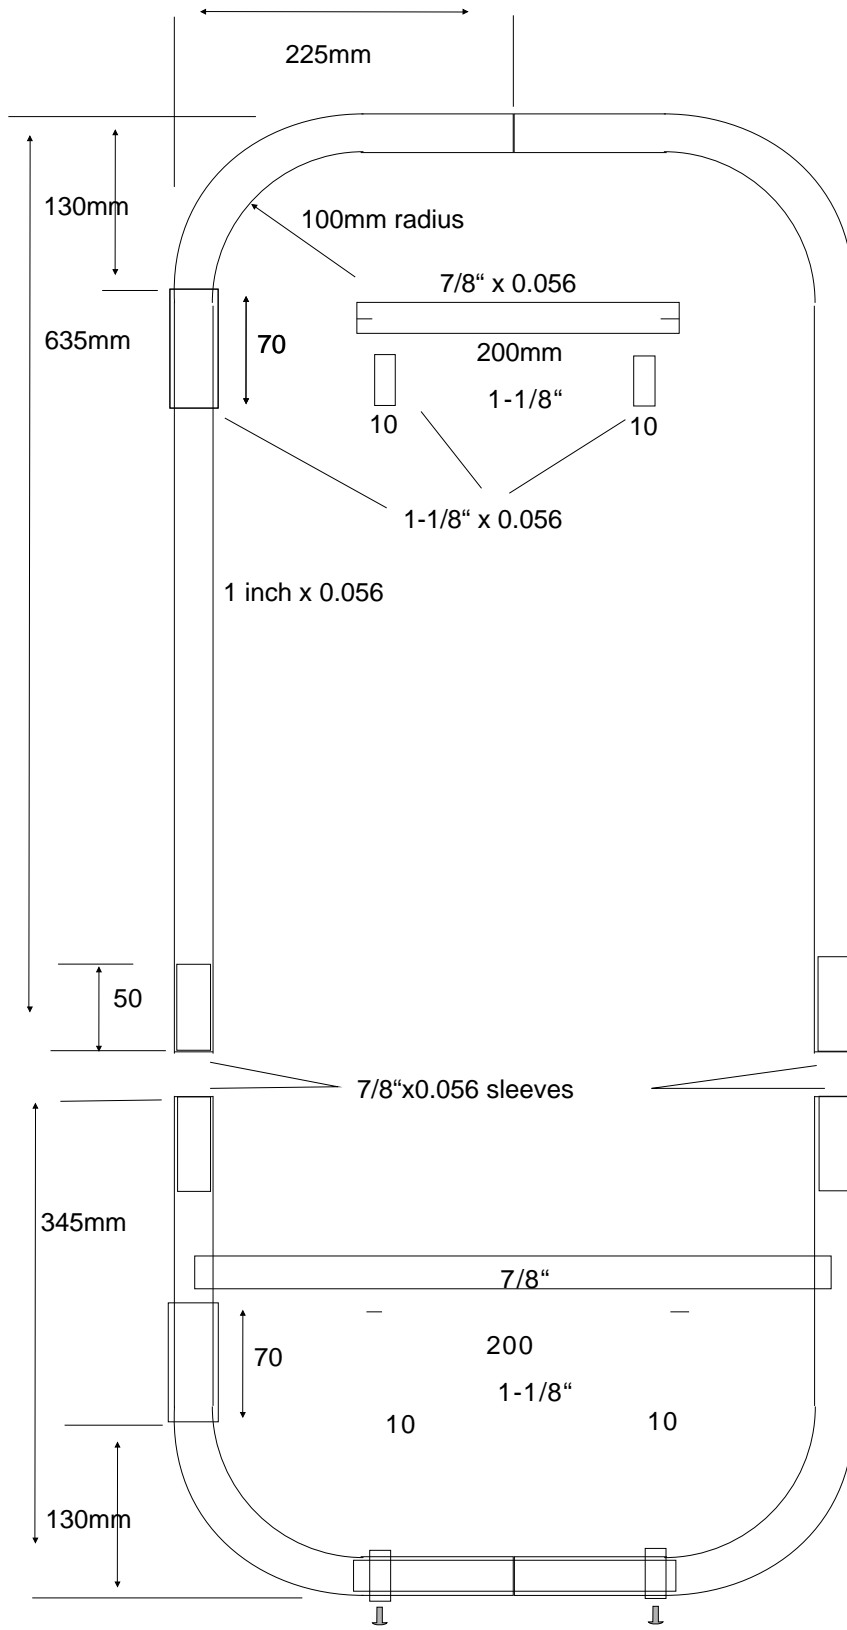

Seat Frame Tubing

All 4 ends